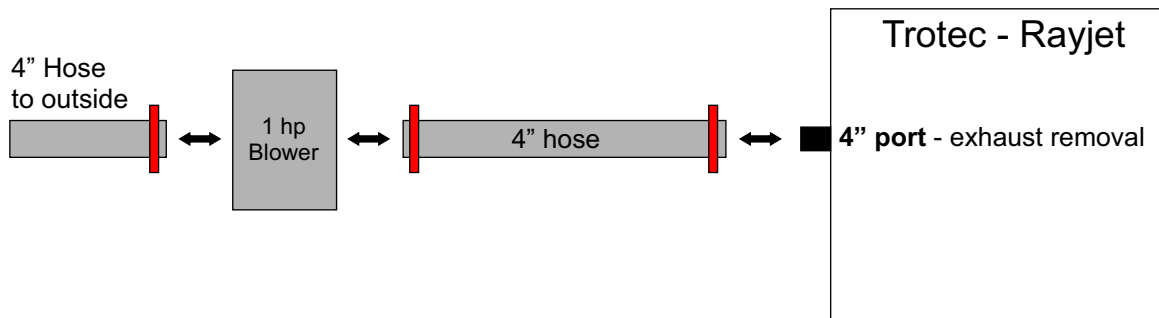

Blower Set Up Sketch and Recommendations for **Trotec - Speedy 100** Laser System

G. Sheriff - 6/18/2020

 = Denotes 4" hose clamp

Recommendations -

1 hp Blower - Qty 1

Harbor Freight 1 Hp blower <https://www.harborfreight.com/13-gallon-industrial-portable-dust-collector-31810.html>