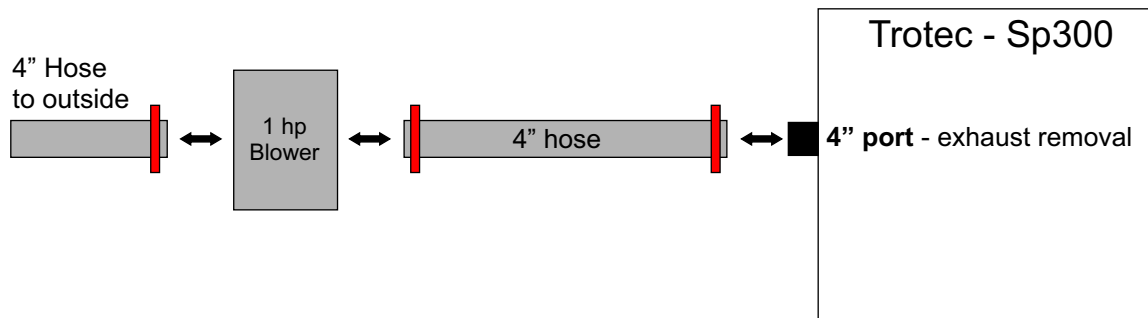

Blower Set Up Sketch and Recommendations for **Trotec - Speedy 300** Laser System

G. Sheriff - 6/18/2020

 = Denotes 4" hose clamp

Recommendations -

1 hp Blower - Qty 1

Harbor Freight 1 Hp blower <https://www.harborfreight.com/13-gallon-industrial-portable-dust-collector-31810.html>